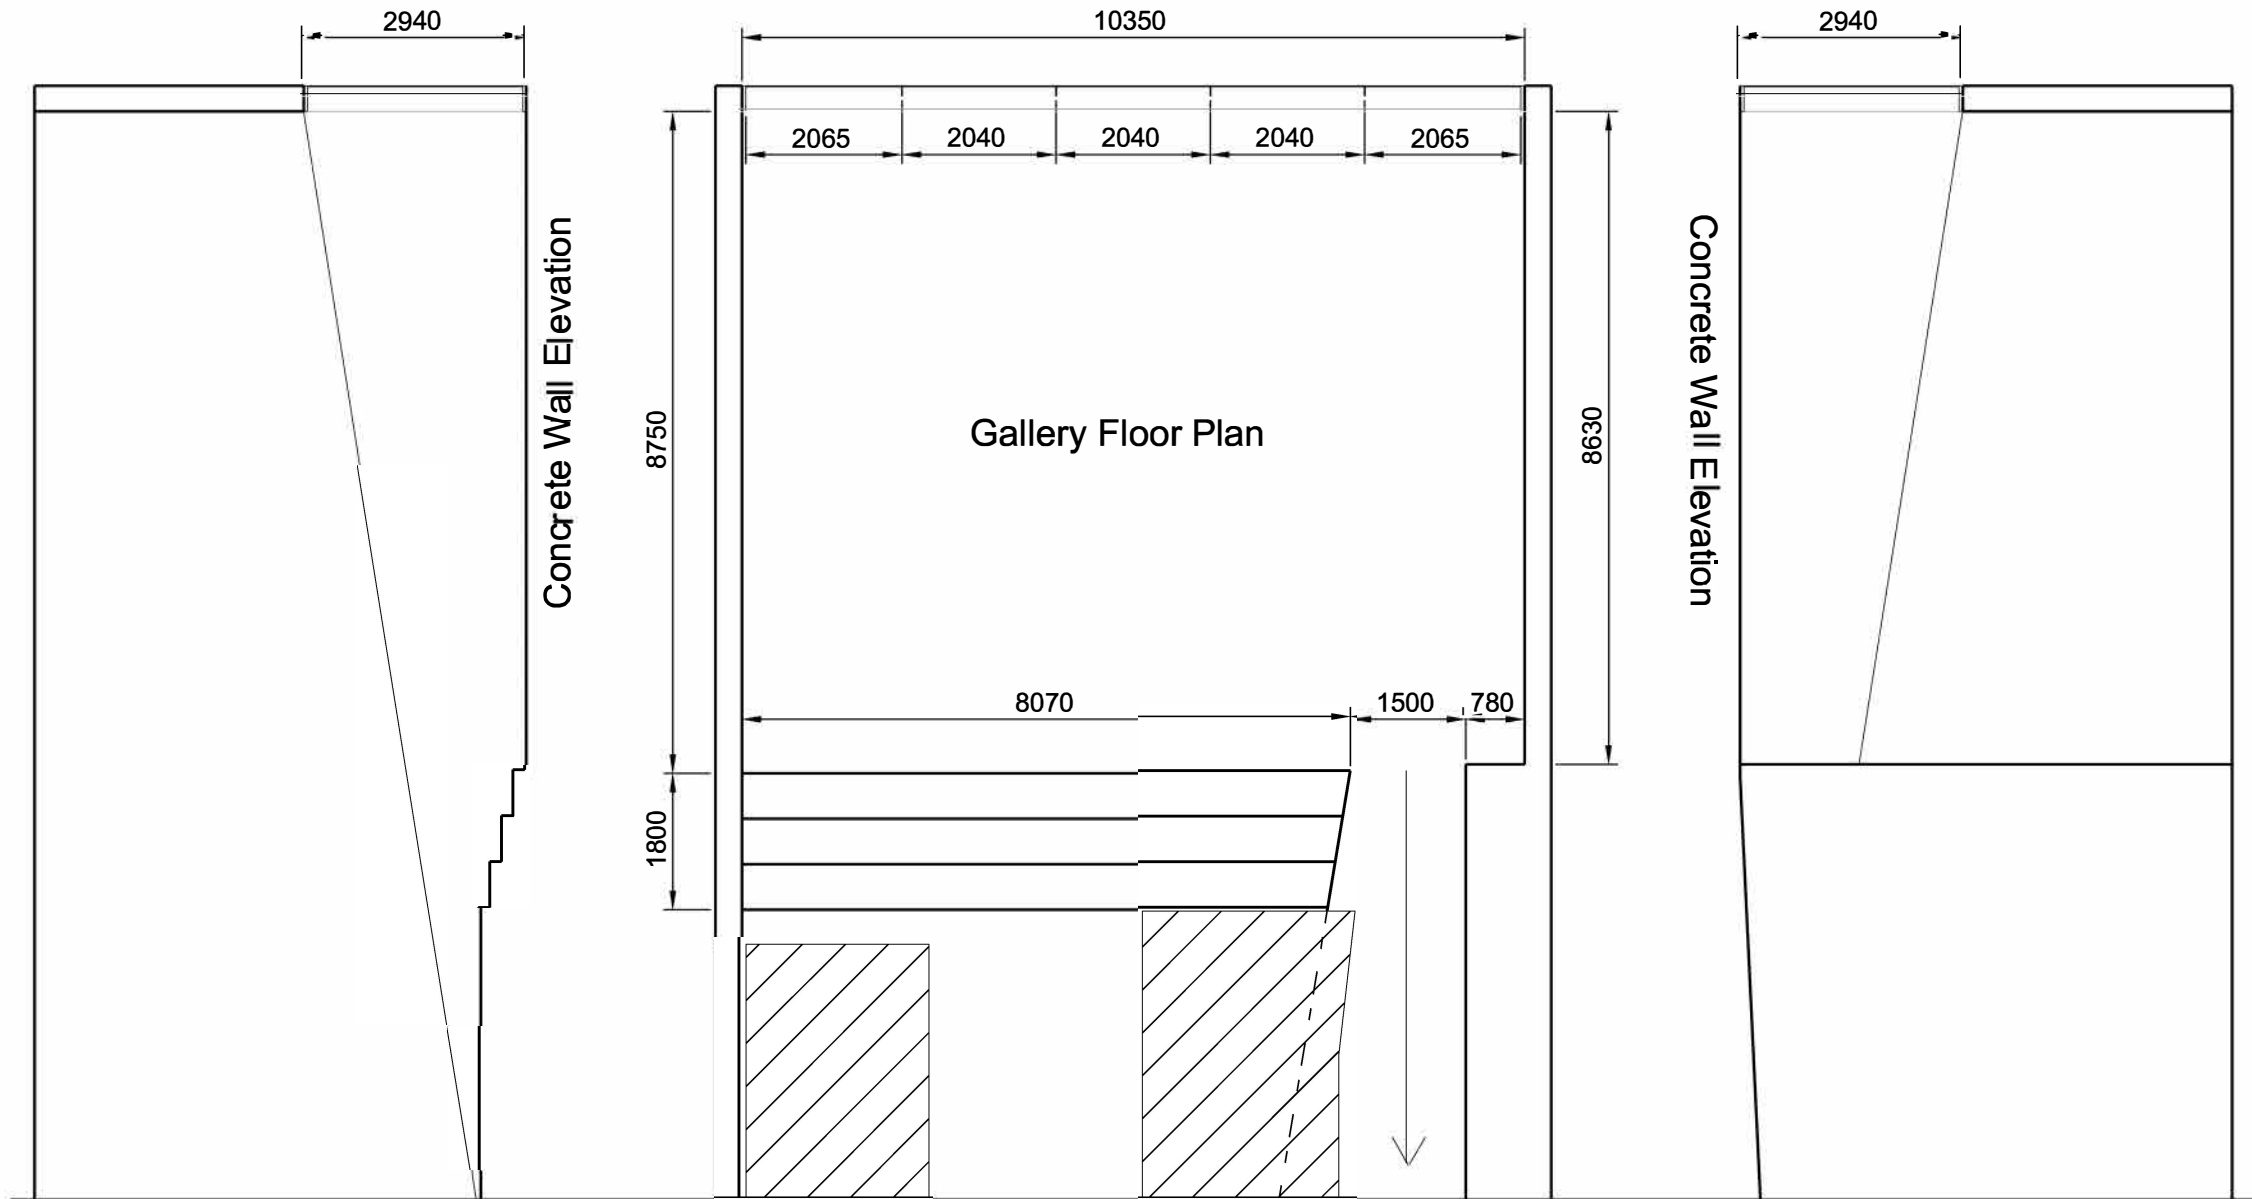

Glass Wall Elevation

Floor to Ceiling height is 6533

Concrete Wall Elevation

Gallery Floor Plan

Concrete Wall Elevation